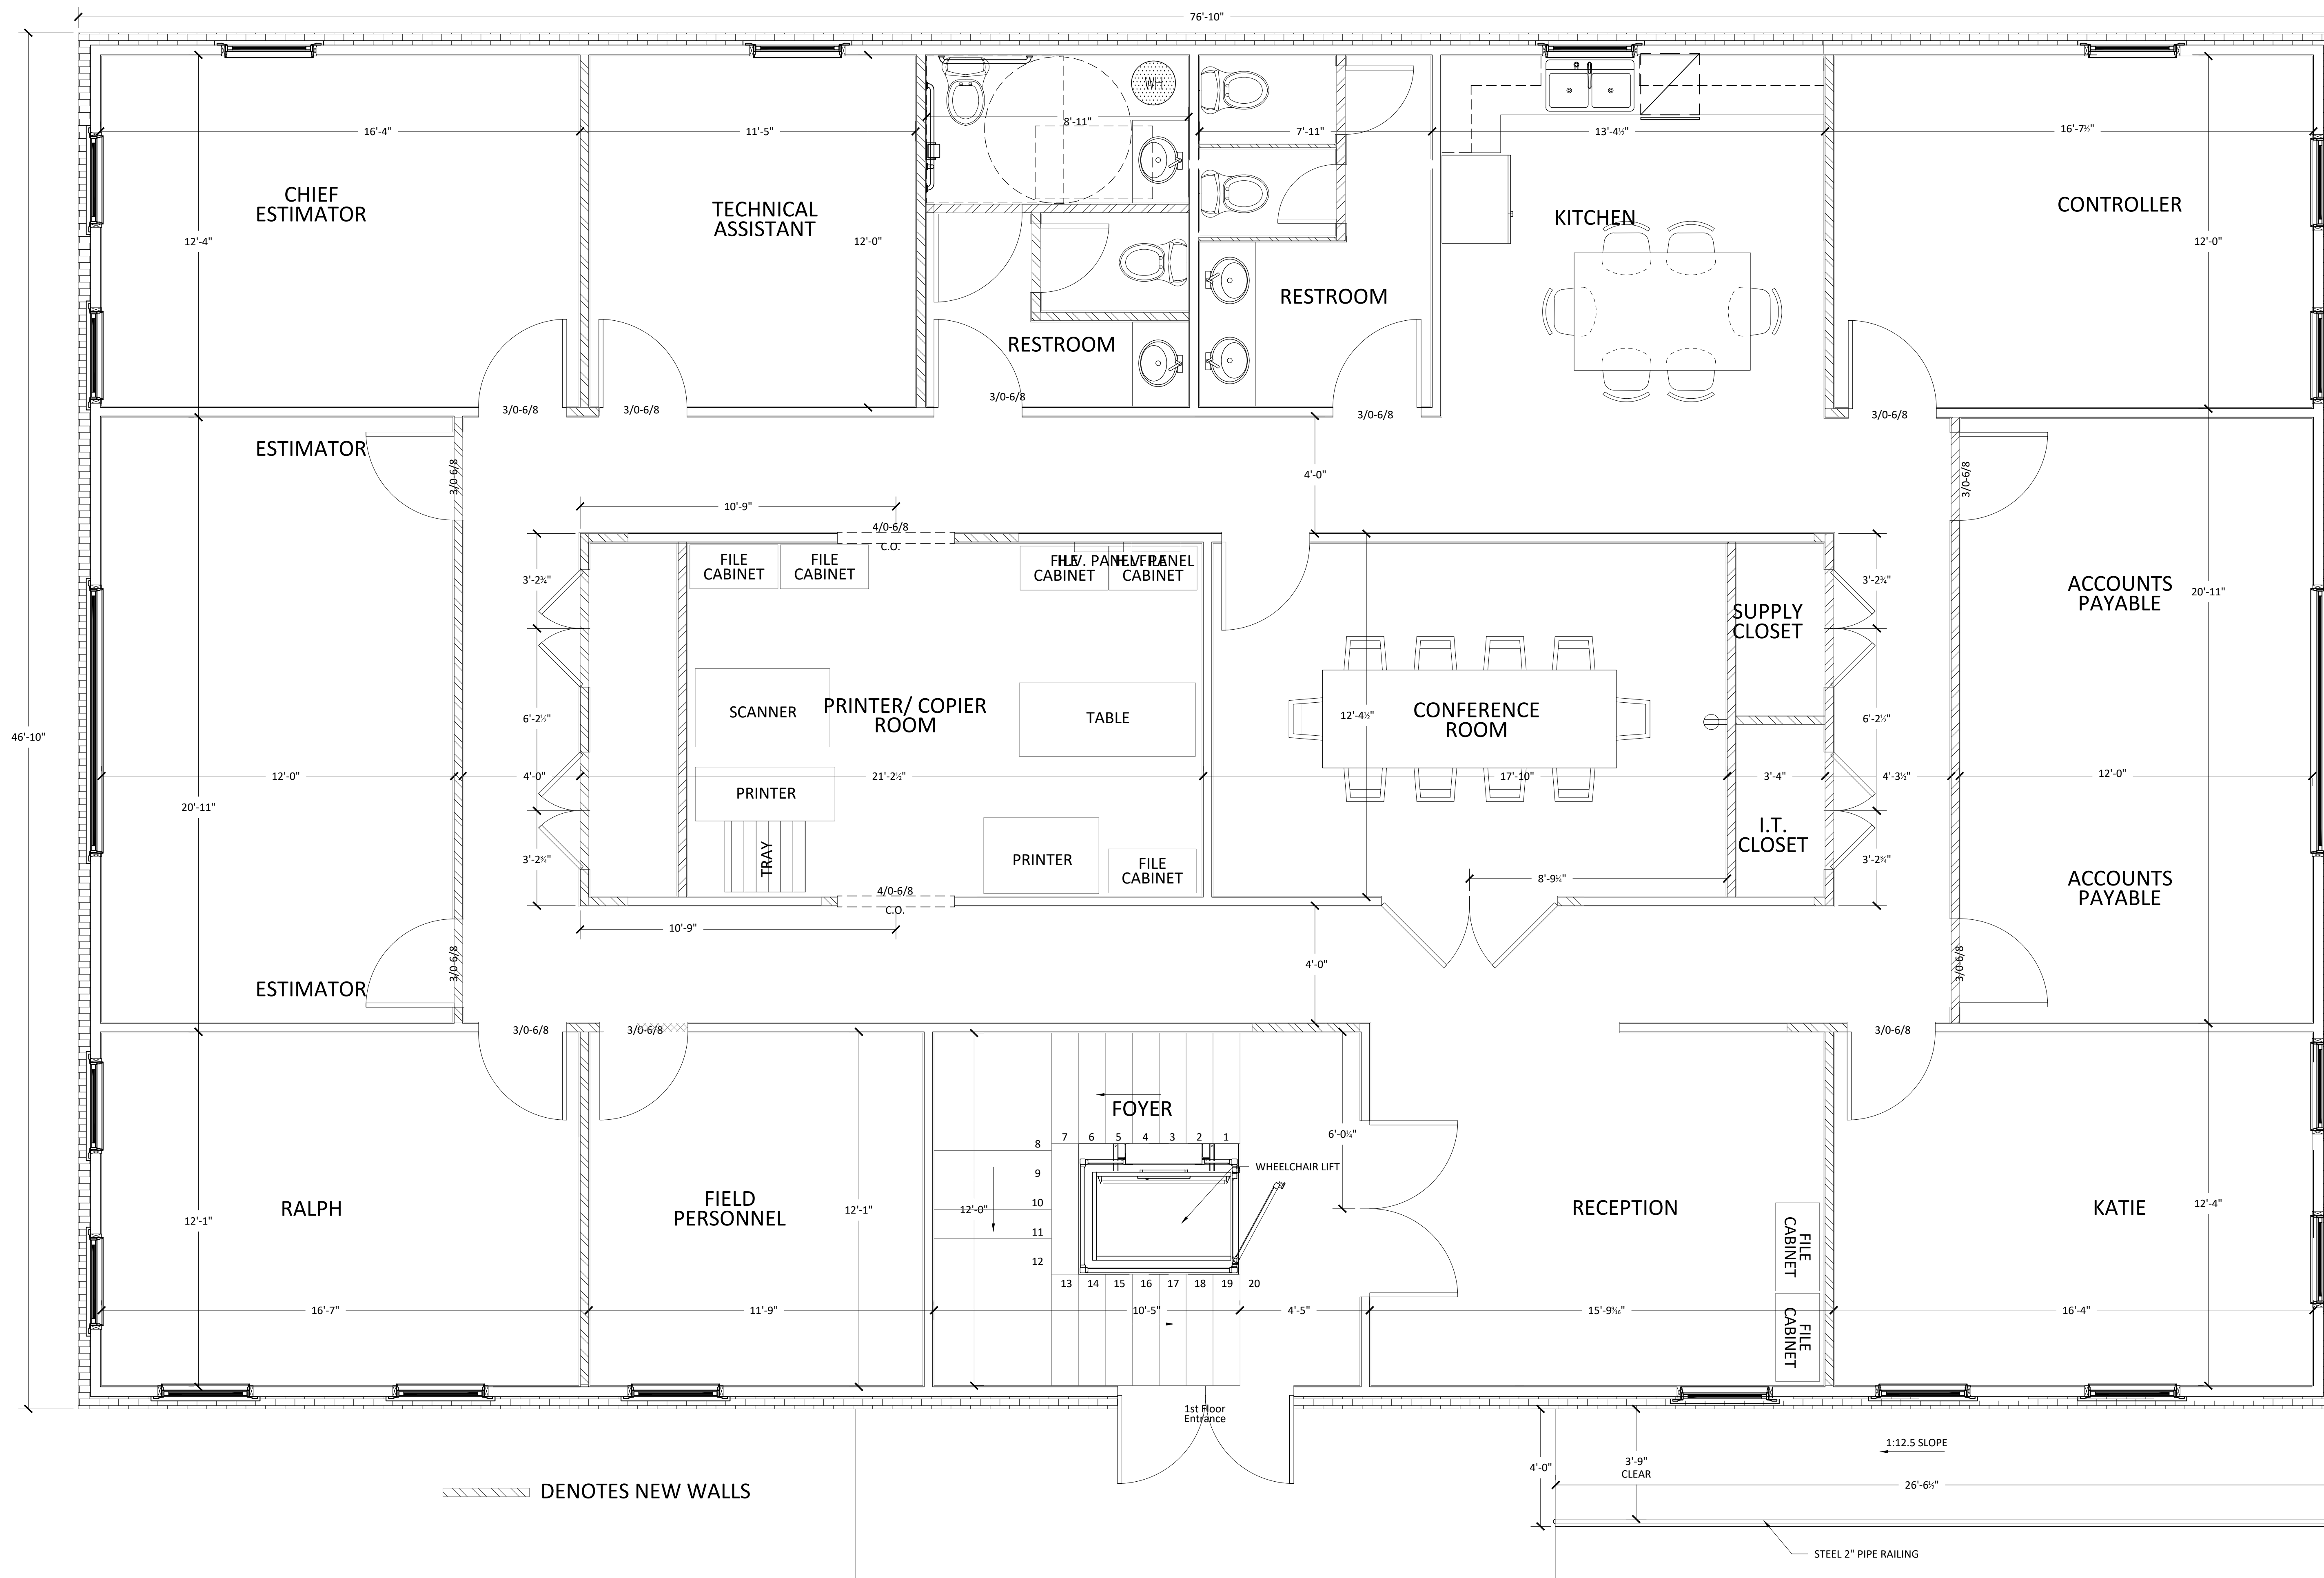

RALPH ALSPACH
 TODD KELLEY
 TALLAHASSEE | FL

SOVRAN BUILDING SYSTEMS
 OFFICE RENOVATION
 2815 REMINGTON GREEN CIRCLE, SUITE 200

EXISTING FLOOR PLAN

DRAWN BY:
 BAW
 DATE:
 1/31/17
 SHEET NUMBER:
A-1.0

THE DRAWINGS WERE PREPARED BY SOVRAN FOR THE PROJECT AND INTENTIONALLY OF SOVRAN FOR THE PROJECT. IF ANY OTHER TRADES ARE TO USE THESE DRAWINGS, THEY SHOULD BE KEPT AS IS AND NO CHANGES OR ADDITIONS SHOULD BE MADE WITHOUT THE WRITTEN CONSENT OF SOVRAN. SOVRAN BUILDING SYSTEMS, INC. IS NOT RESPONSIBLE FOR ANY ERRORS OR OMISSIONS IN THESE DRAWINGS.

SOVRAN BUILDING SYSTEMS
 OFFICE RENOVATION
 2815 REMINGTON GREEN CIRCLE, SUITE 200

NEW WALL LAYOUT

DRAWN BY:
 BAW
 DATE:
 1/31/17
 SHEET NUMBER:
A-1.2

THE DRAWINGS PREPARED BY SOVRAN FOR THIS PROJECT ARE INSTRUMENTS OF SOVRAN OR ITS CLIENTS. IF ANY OTHER TRADES ARE TO USE THESE DRAWINGS, THEY SHALL NOT BE HELD LIABLE FOR ANY ERRORS OR OMISSIONS.