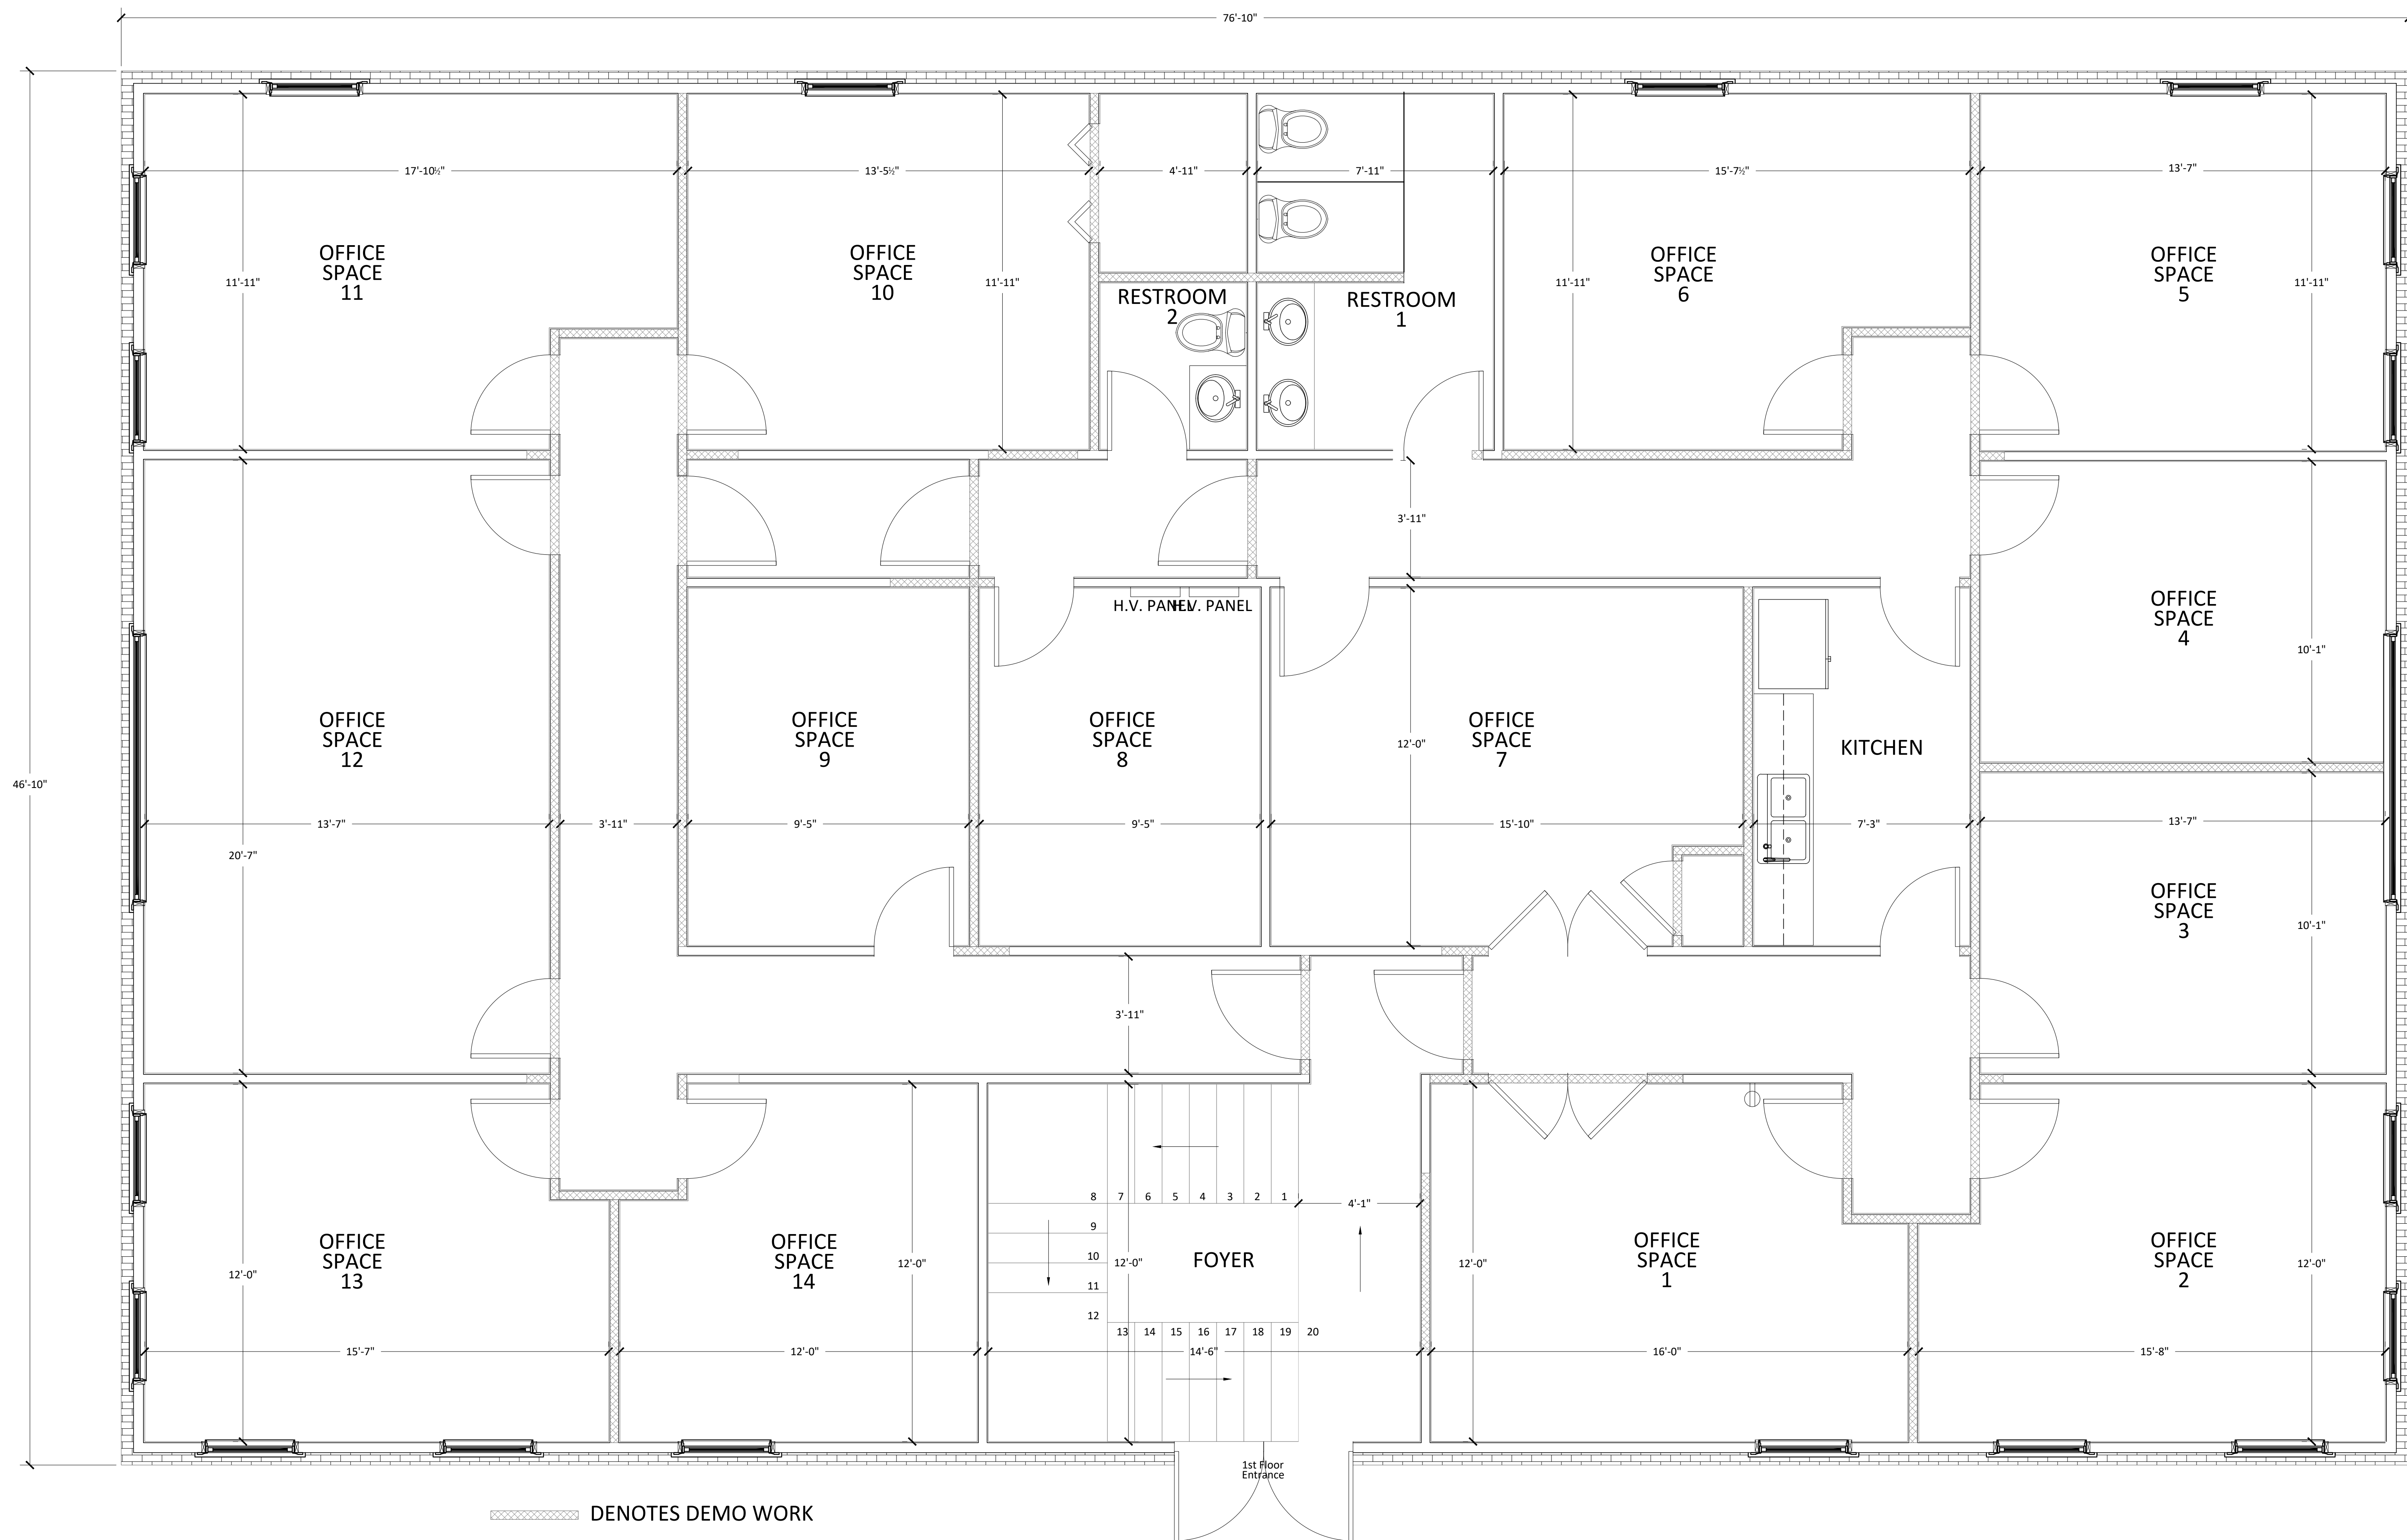

SOVRAN BUILDING SYSTEMS
 OFFICE RENOVATION
 2815 REMINGTON GREEN CIRCLE, SUITE 200

NEW WALL LAYOUT

DRAWN BY:
 BAW
 DATE:
 1/31/17
 SHEET NUMBER:
A-1.2

THE DRAWINGS PREPARED BY SOVRAN FOR THIS PROJECT ARE INSTRUMENTS OF SOVRAN OR ITS CLIENTS. IF ANY OTHER TRADES ARE TO USE THESE DRAWINGS, THEY SHALL NOT BE HELD LIABLE FOR ANY ERRORS OR OMISSIONS.

2815 REMINGTON GREEN CR., SUITE #200

THE CHANGES INDICATED BY SHADING FOR THIS PROJECT ARE INTENDED TO BE DEMO WORK ONLY. IF ANY OTHER SHADING IS USED, THEN SHADING WILL NOT BE FIELD MARKED FOR ANY REASON OR DIMENSION.

SOVRAN BUILDING SYSTEMS
OFFICE RENOVATION
2815 REMINGTON GREEN CIRCLE, SUITE 200

DEMO PLAN

DRAWN BY:
BAW
DATE:
1/31/17
SHEET NUMBER:
A-1.1