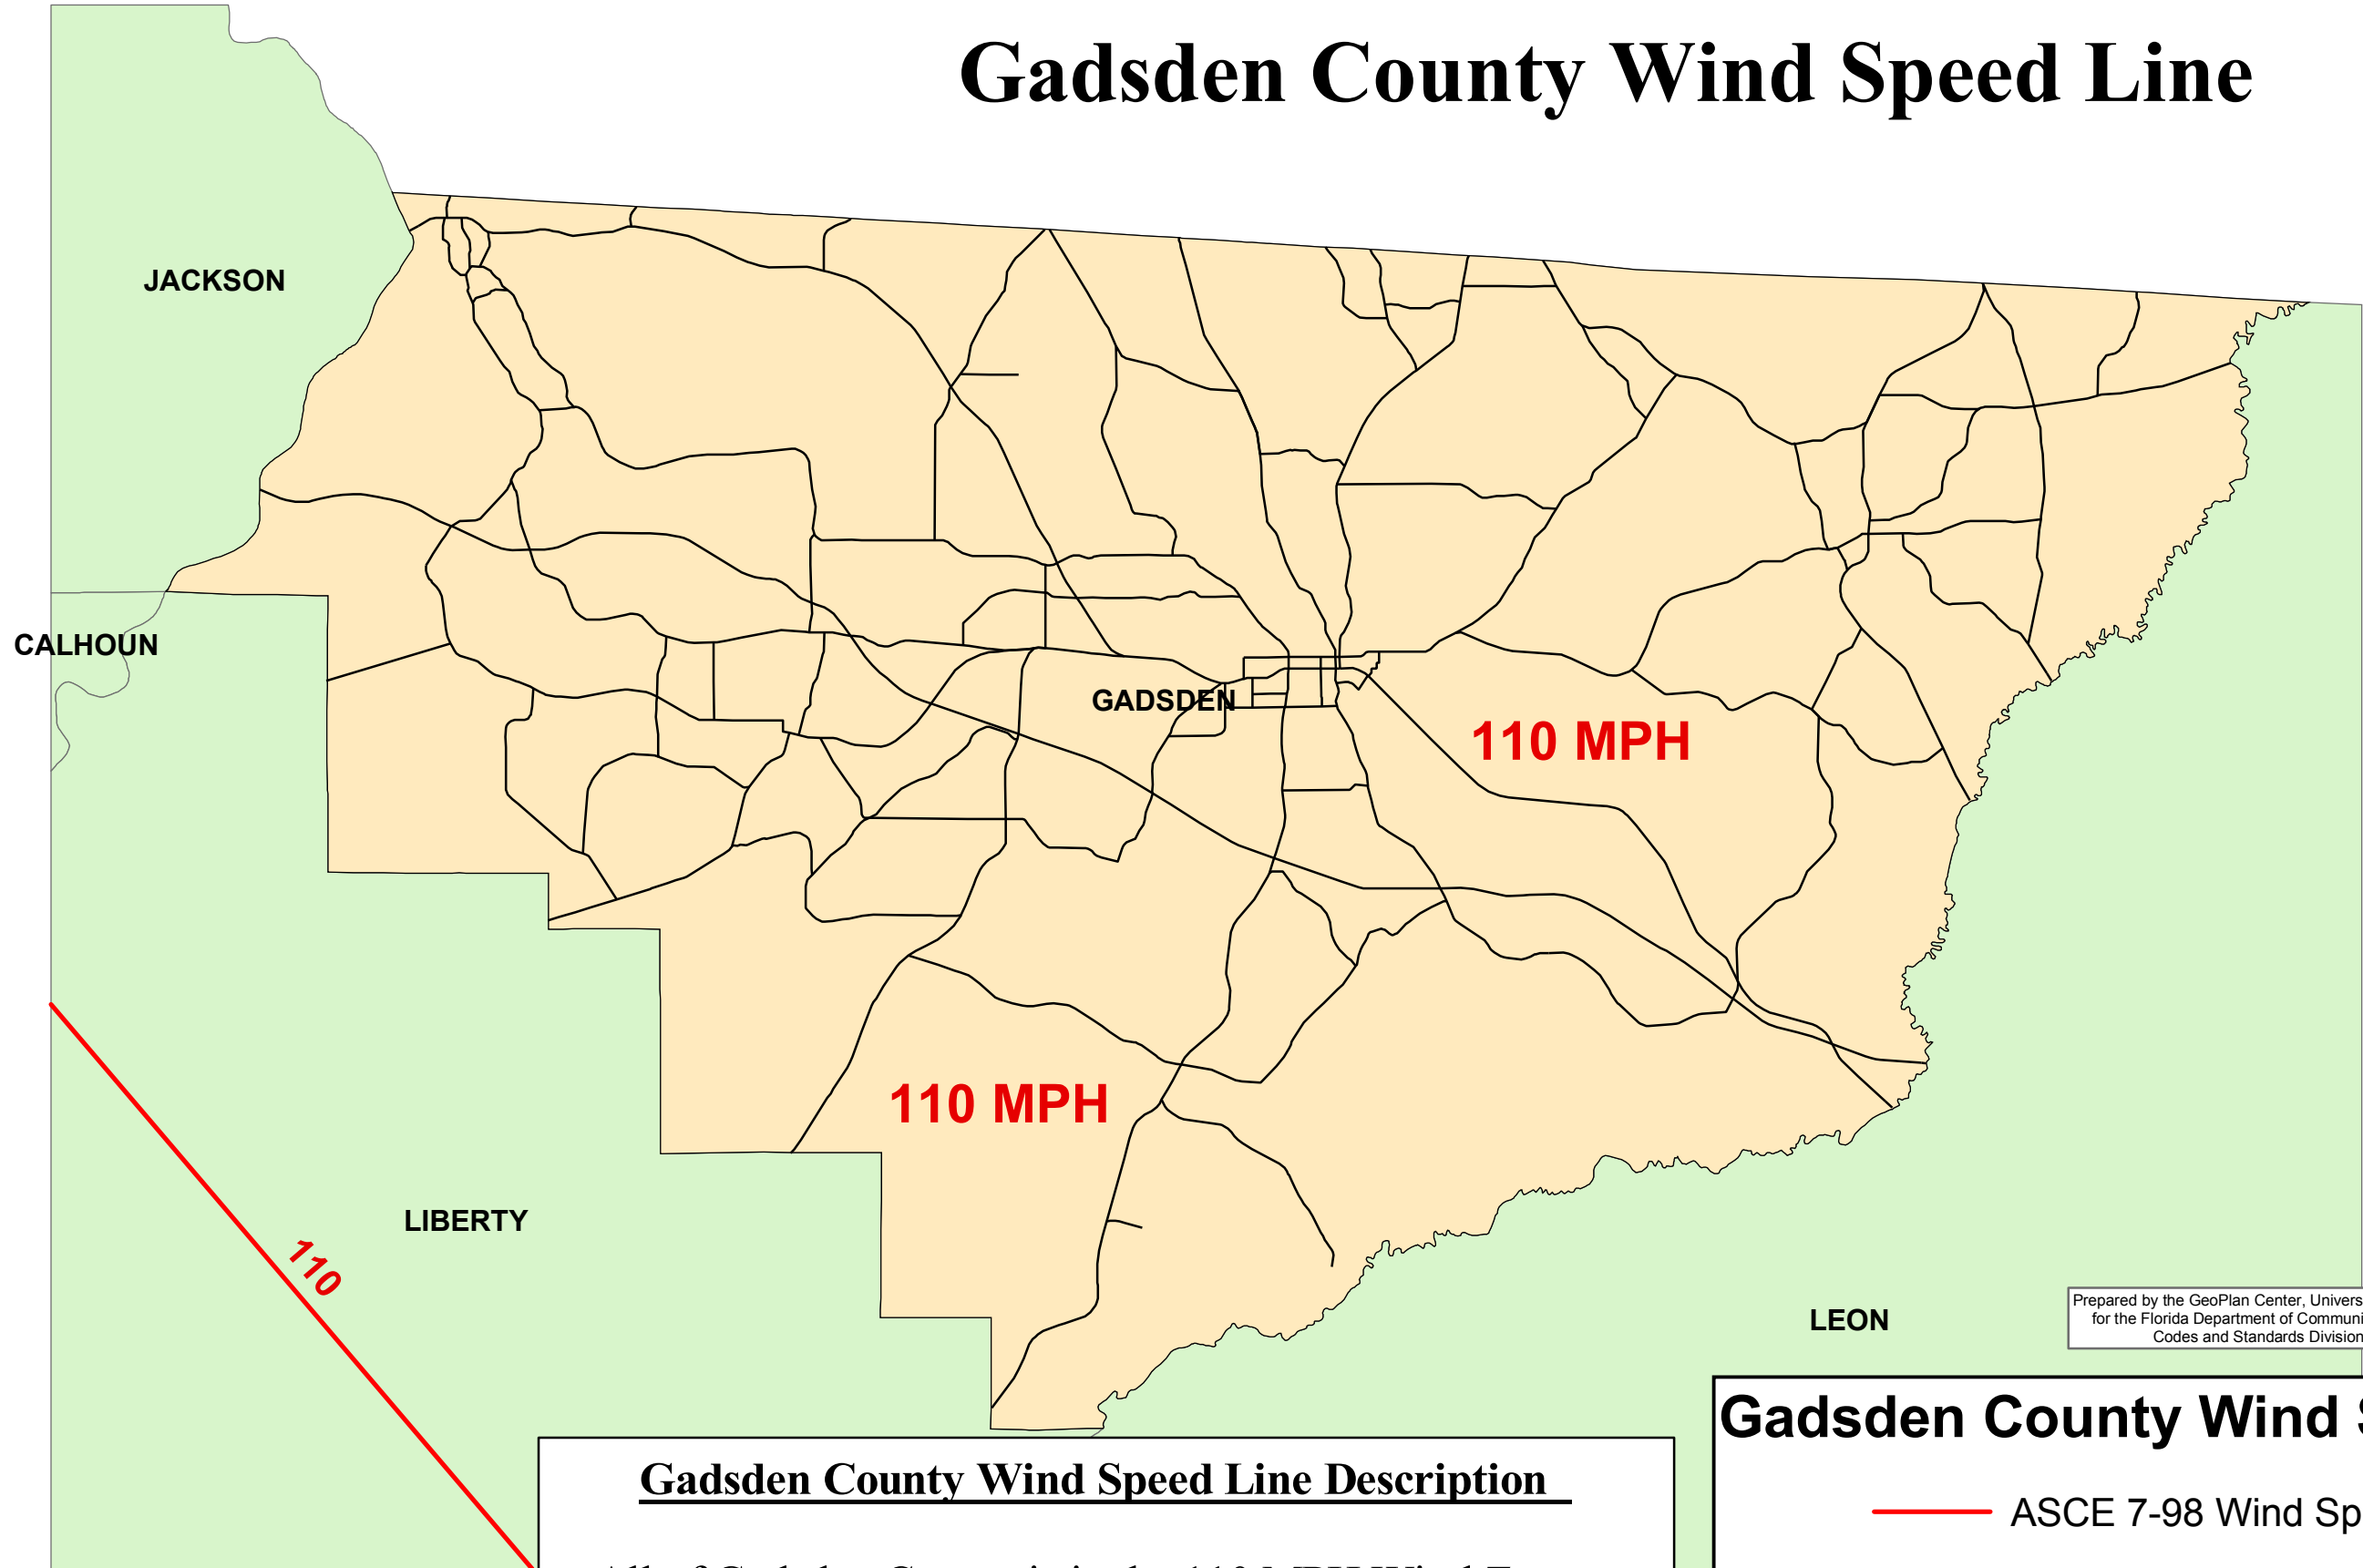

# Gadsden County Wind Speed Line

Prepared by the GeoPlan Center, University of Florida  
for the Florida Department of Community Affairs,  
Codes and Standards Division.

**Gadsden County Wind Speed Line Description**  
All of Gadsden County is in the 110 MPH Wind Zone.

## Gadsden County Wind Speed Line

-  ASCE 7-98 Wind Speed Line
-  Major Roads
-  County Boundary
-  Other Counties

May 2007.  
Source: Gadsden County Growth Management Department  
Base Layer Source: Florida Geographic Data Library