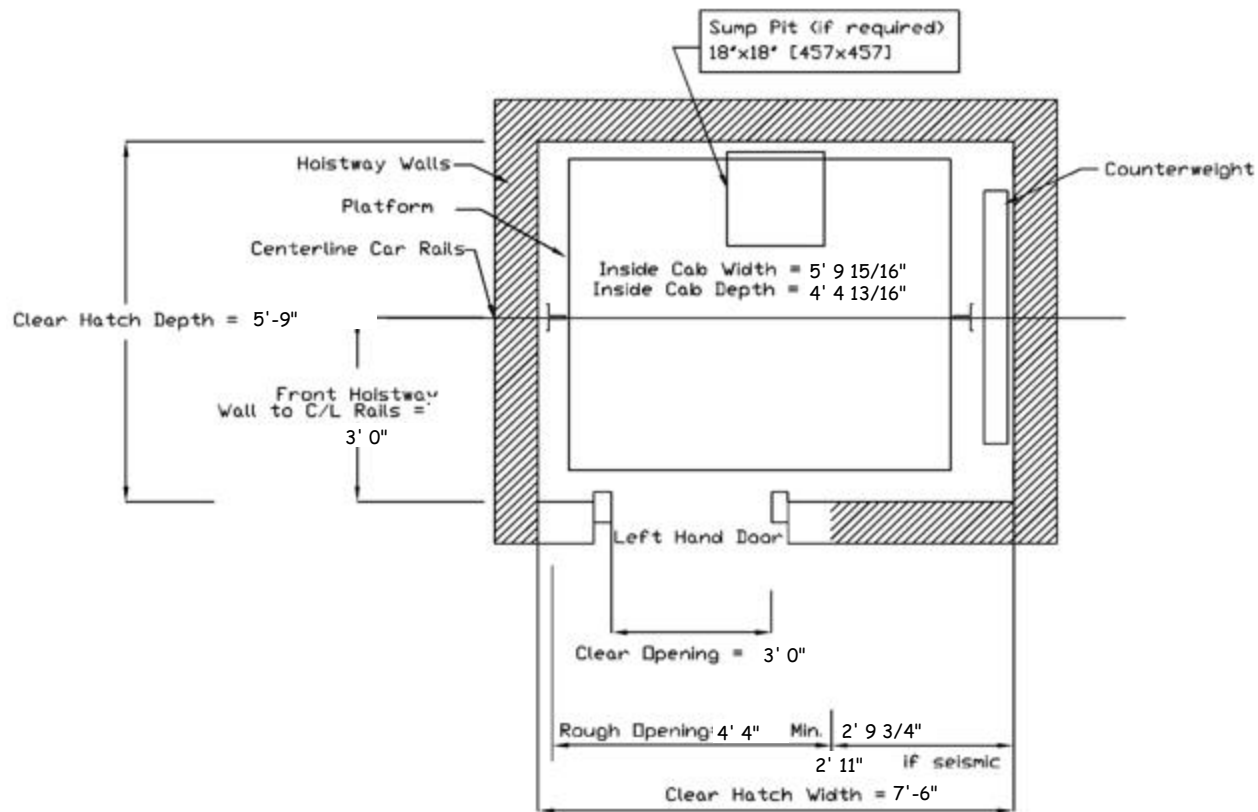

# Tally Office Bldg. Budget

Job Name: ██████████  
 Job Address: ██████████  
 Tallahassee, FL 32303  
 Capacity: 2100 lbs.  
 Speed: 100 fpm

NOT TO SCALE