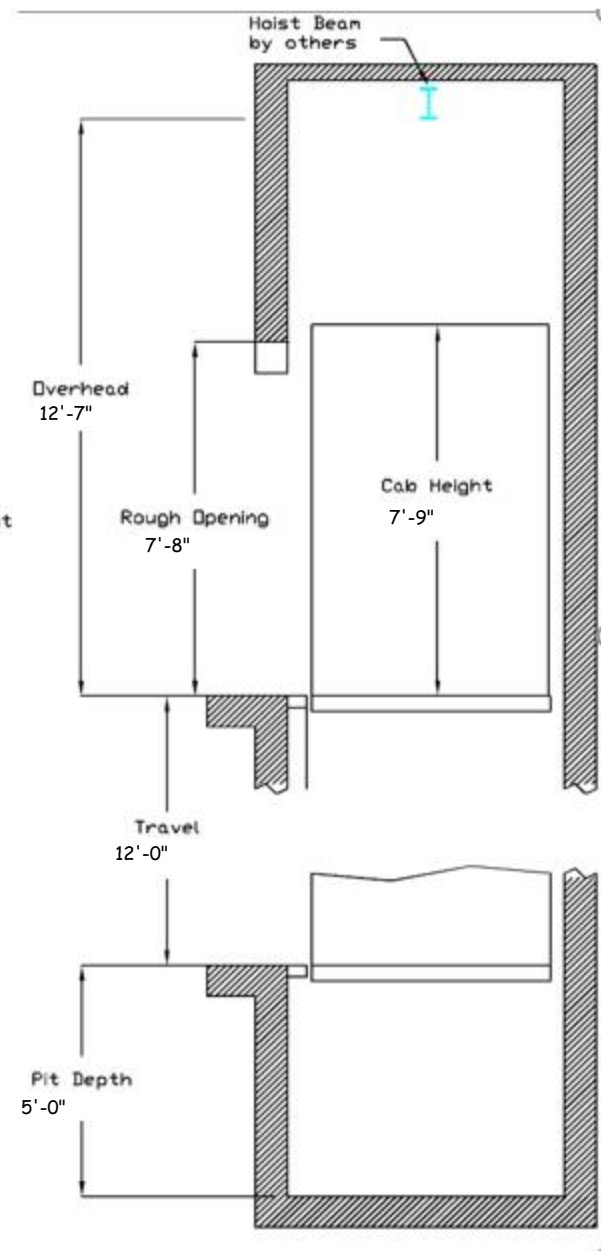

# Tally Office Bldg. Budget

Job Name: ██████████  
 Job Address: ██████████  
 Tallahassee, FL 32303  
 Capacity: 2100 lbs.  
 Speed: 100 fpm

NOT TO SCALE