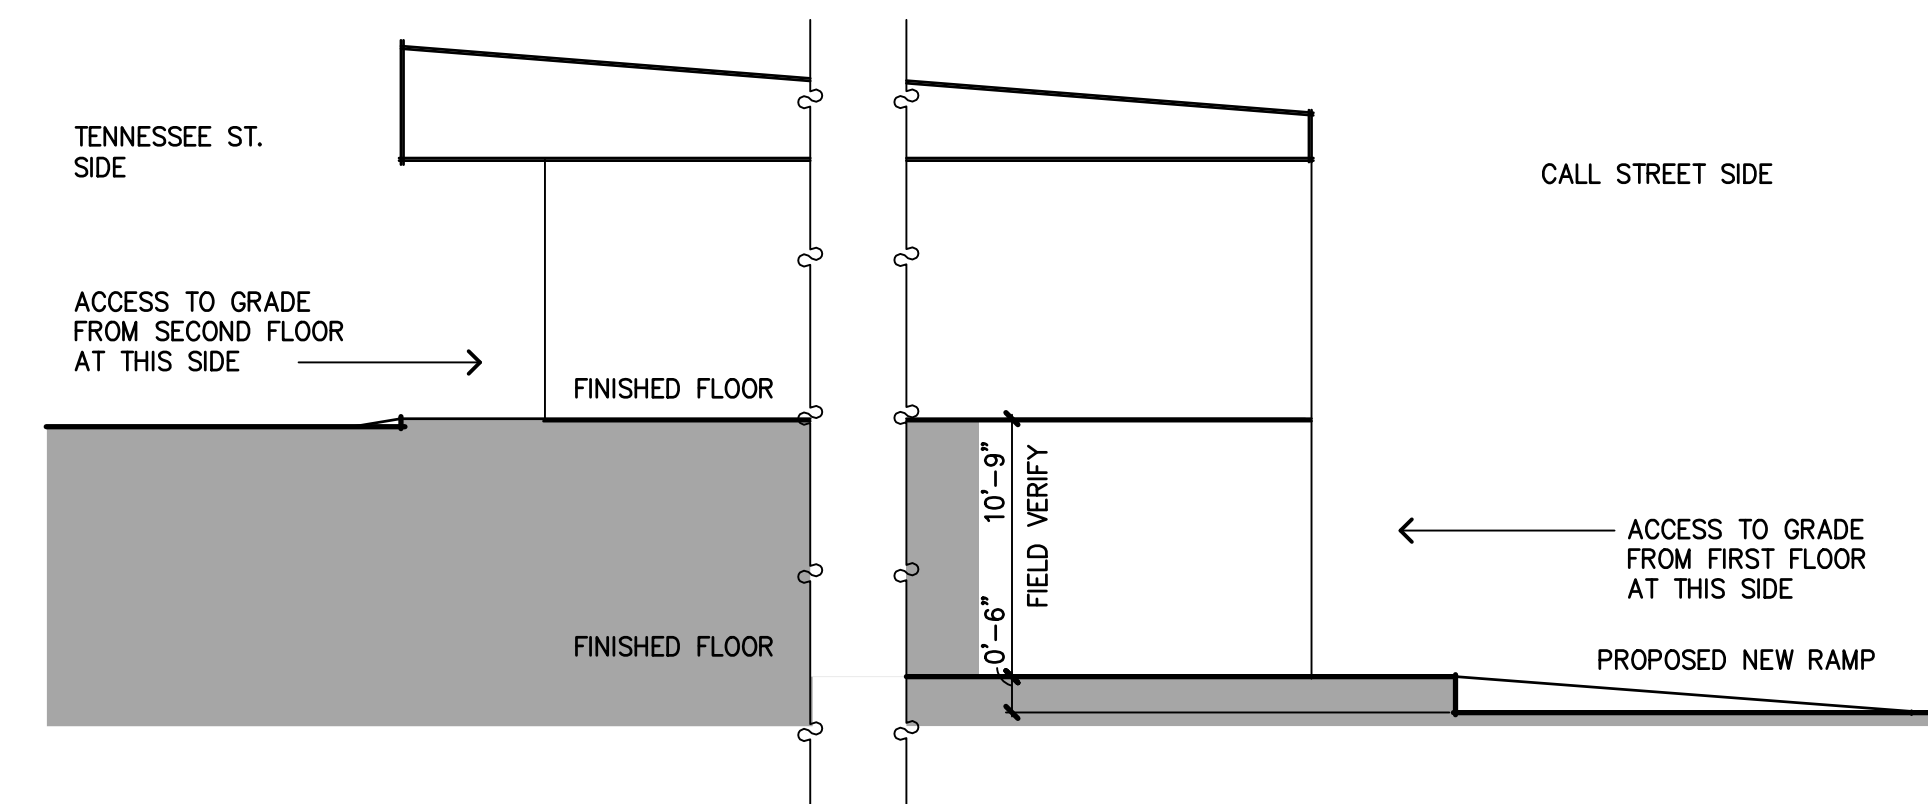

Schematic Section

TAVERN ON TENN at 1717 WEST TENNESSEE STREET N.T.S.

DATE SEPT. 02, 2015

DRAWN BY B.S.Z.

REVISED

JOB NO.

15-234

DATE

SHEET NUMBER

SP-1

NOT FOR CONSTRUCTION