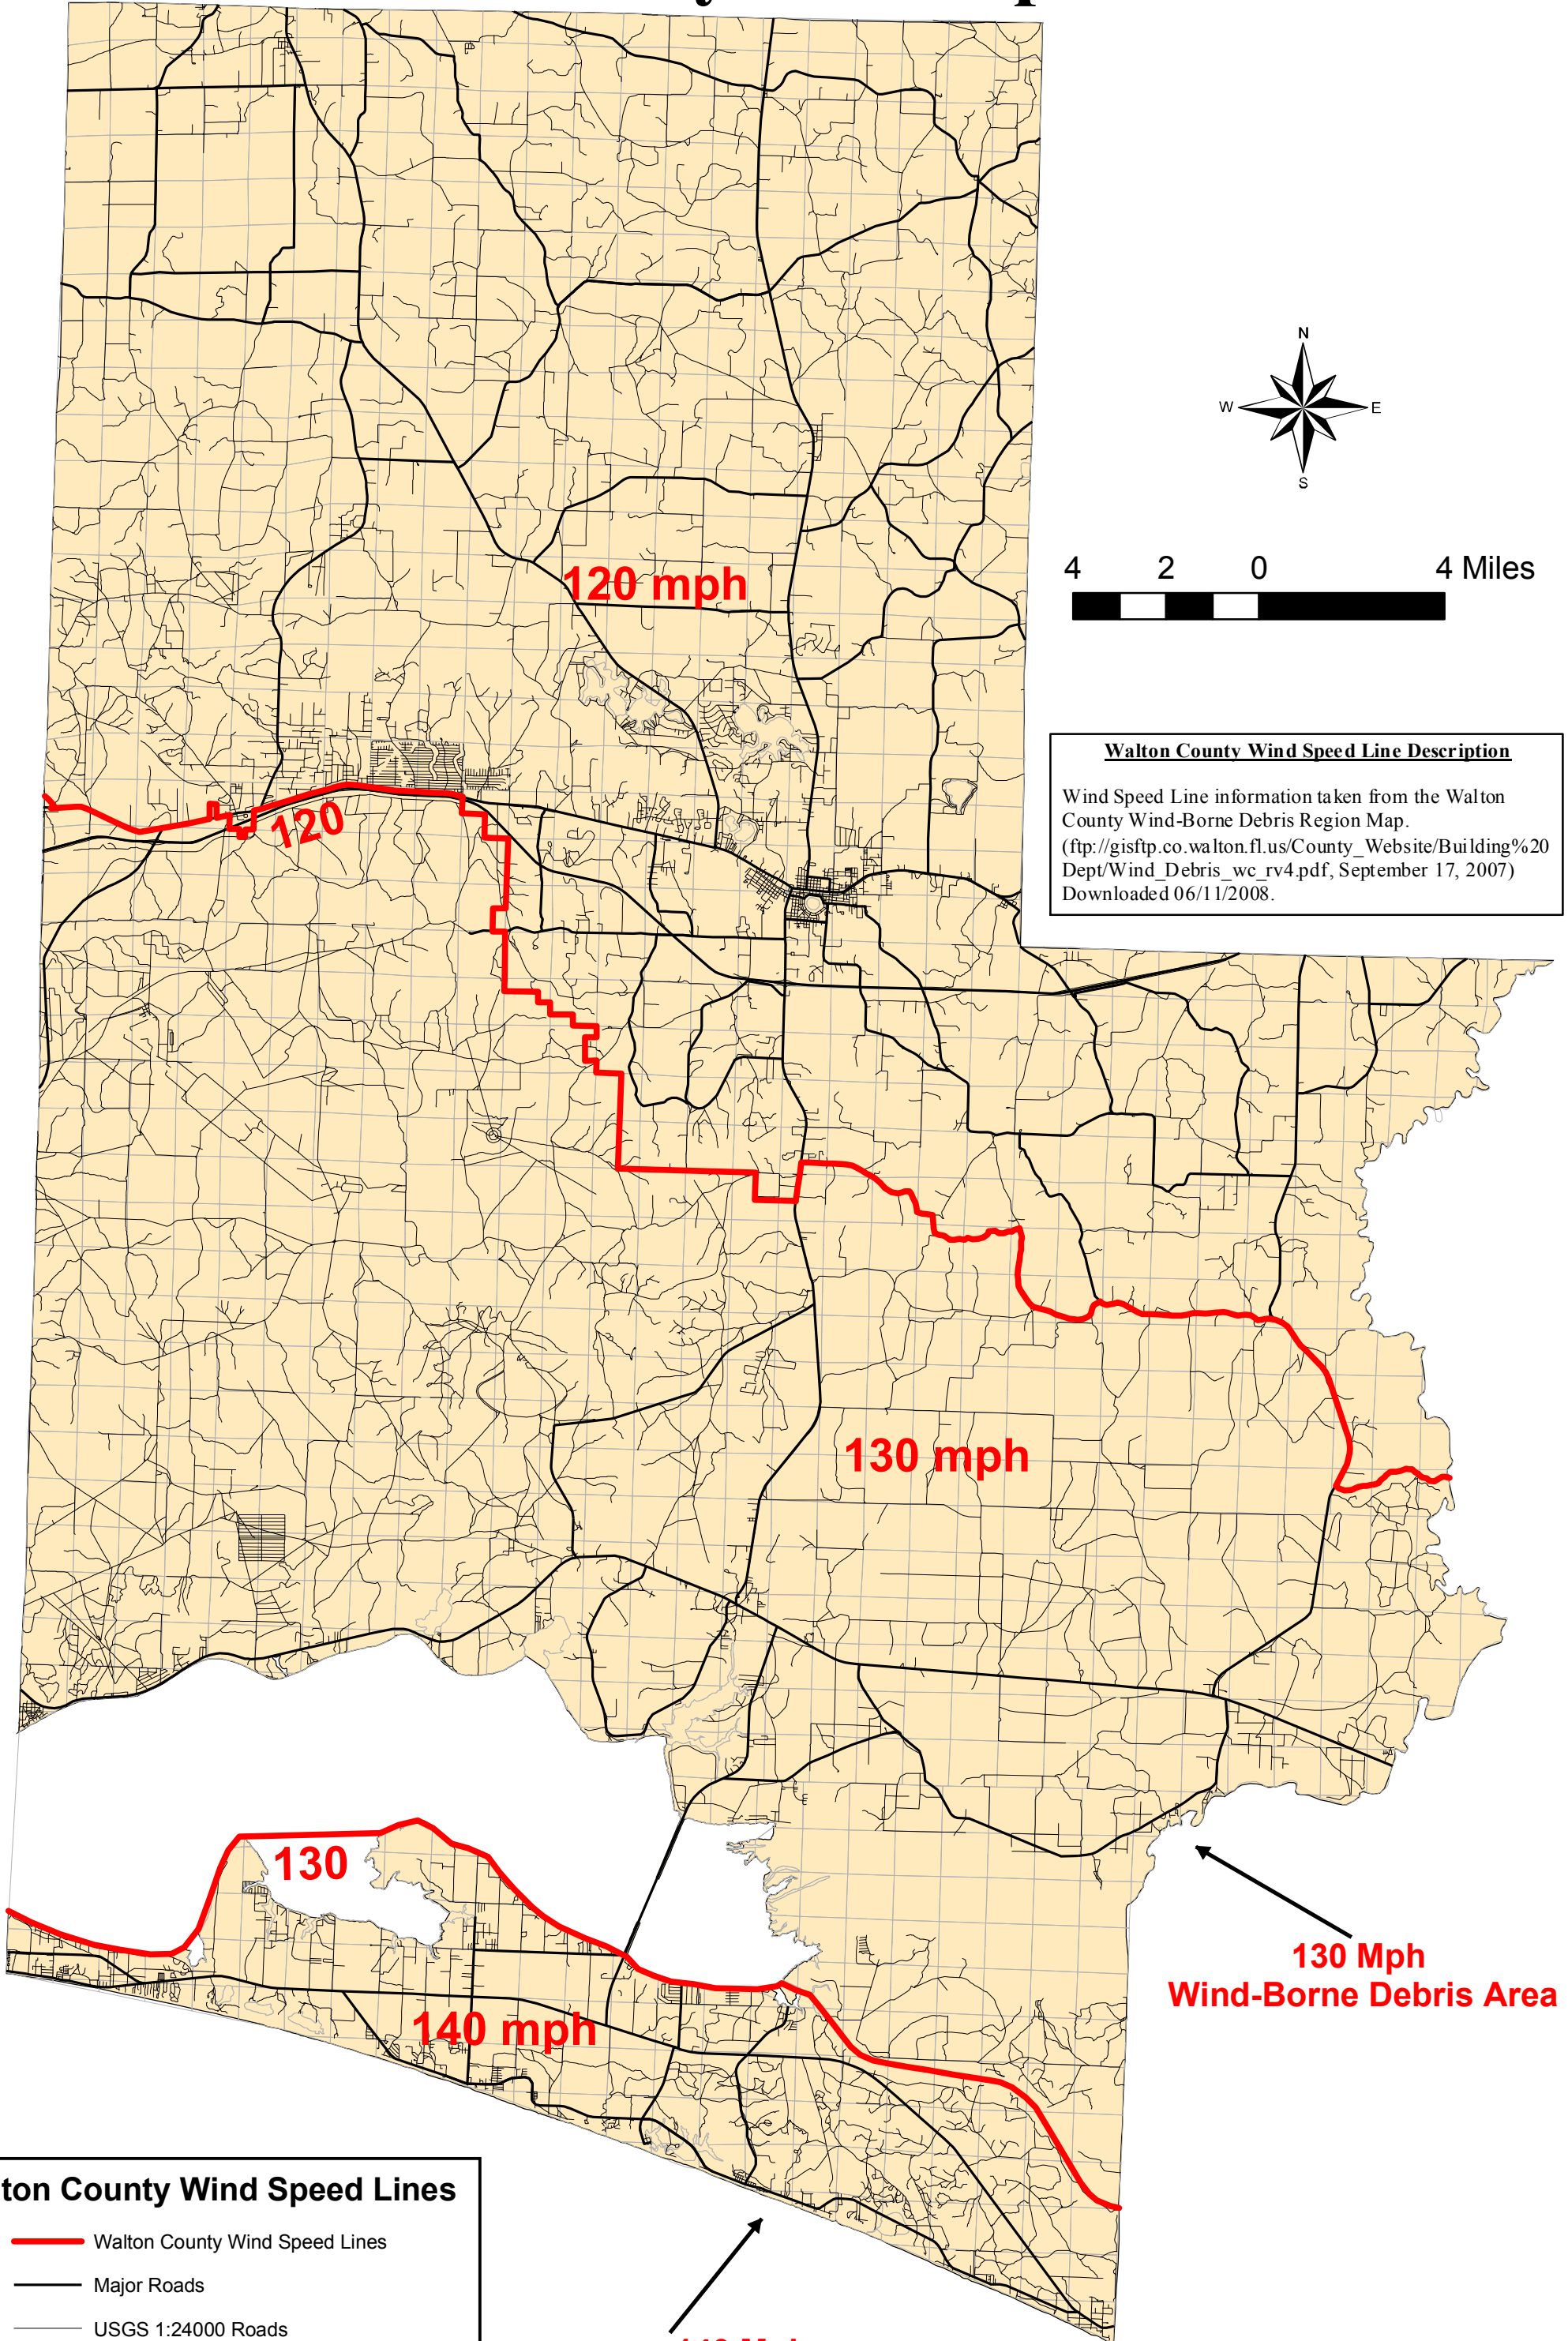

Walton County Wind Speed Lines

Walton County Wind Speed Line Description

Wind Speed Line information taken from the Walton County Wind-Borne Debris Region Map. (ftp://gisftp.co.walton.fl.us/County_Website/Building%20Dept/Wind_Debris_wc_rv4.pdf, September 17, 2007) Downloaded 06/11/2008.

Walton County Wind Speed Lines

- Walton County Wind Speed Lines
- Major Roads
- USGS 1:24000 Roads
- Public Land Survey System
- County Boundary

**130 Mph
Wind-Borne Debris Area**

**140 Mph
Wind-Borne Debris Area**