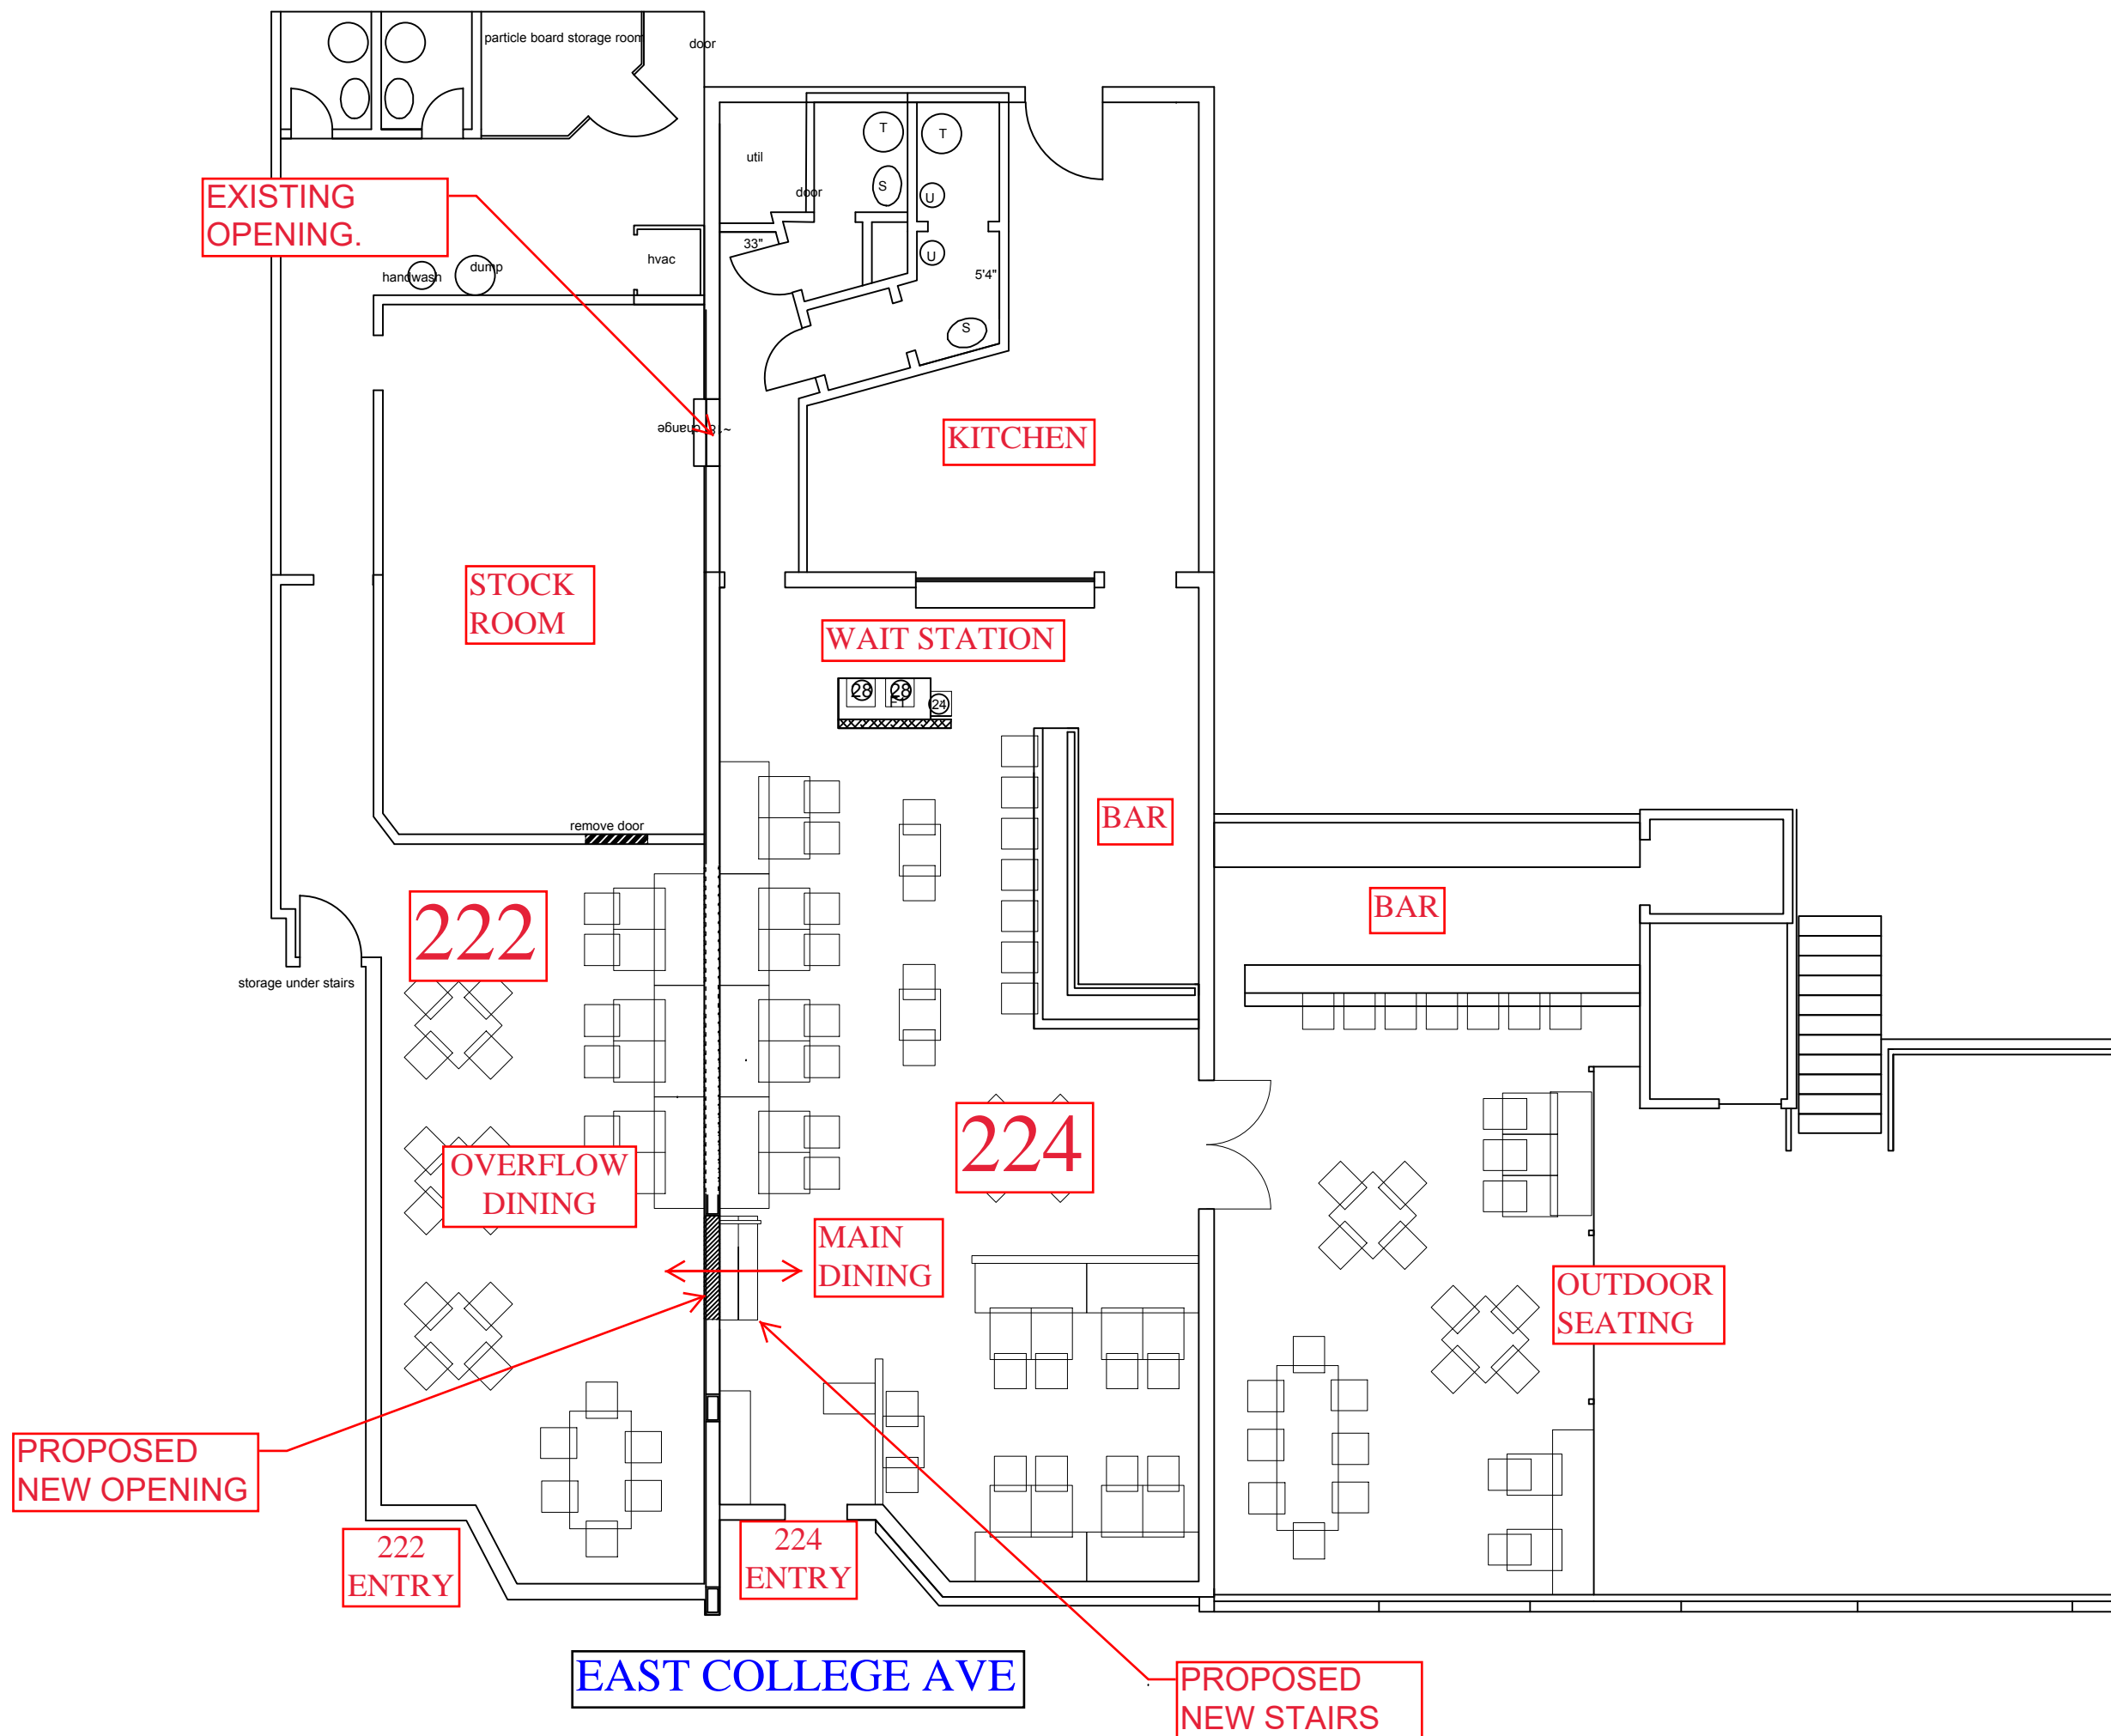

LISA ELLIS DESIGN
1440 S. Milledge Ave, Athens Georgia 30605
706.546.8814

Date: 9/26/19

WIP: 1

Scale: $\frac{1}{4}'' = 1'0''$

Dining
Openings

02

Chuck's Fish
Tallahassee

LISA ELLIS DESIGN
1440 S. Milledge Ave, Athens Georgia 30605
706.546.8814

Date: 9/26/19

WIP: 1

Scale: 1/8"=1'0"

Dining
Openings

01