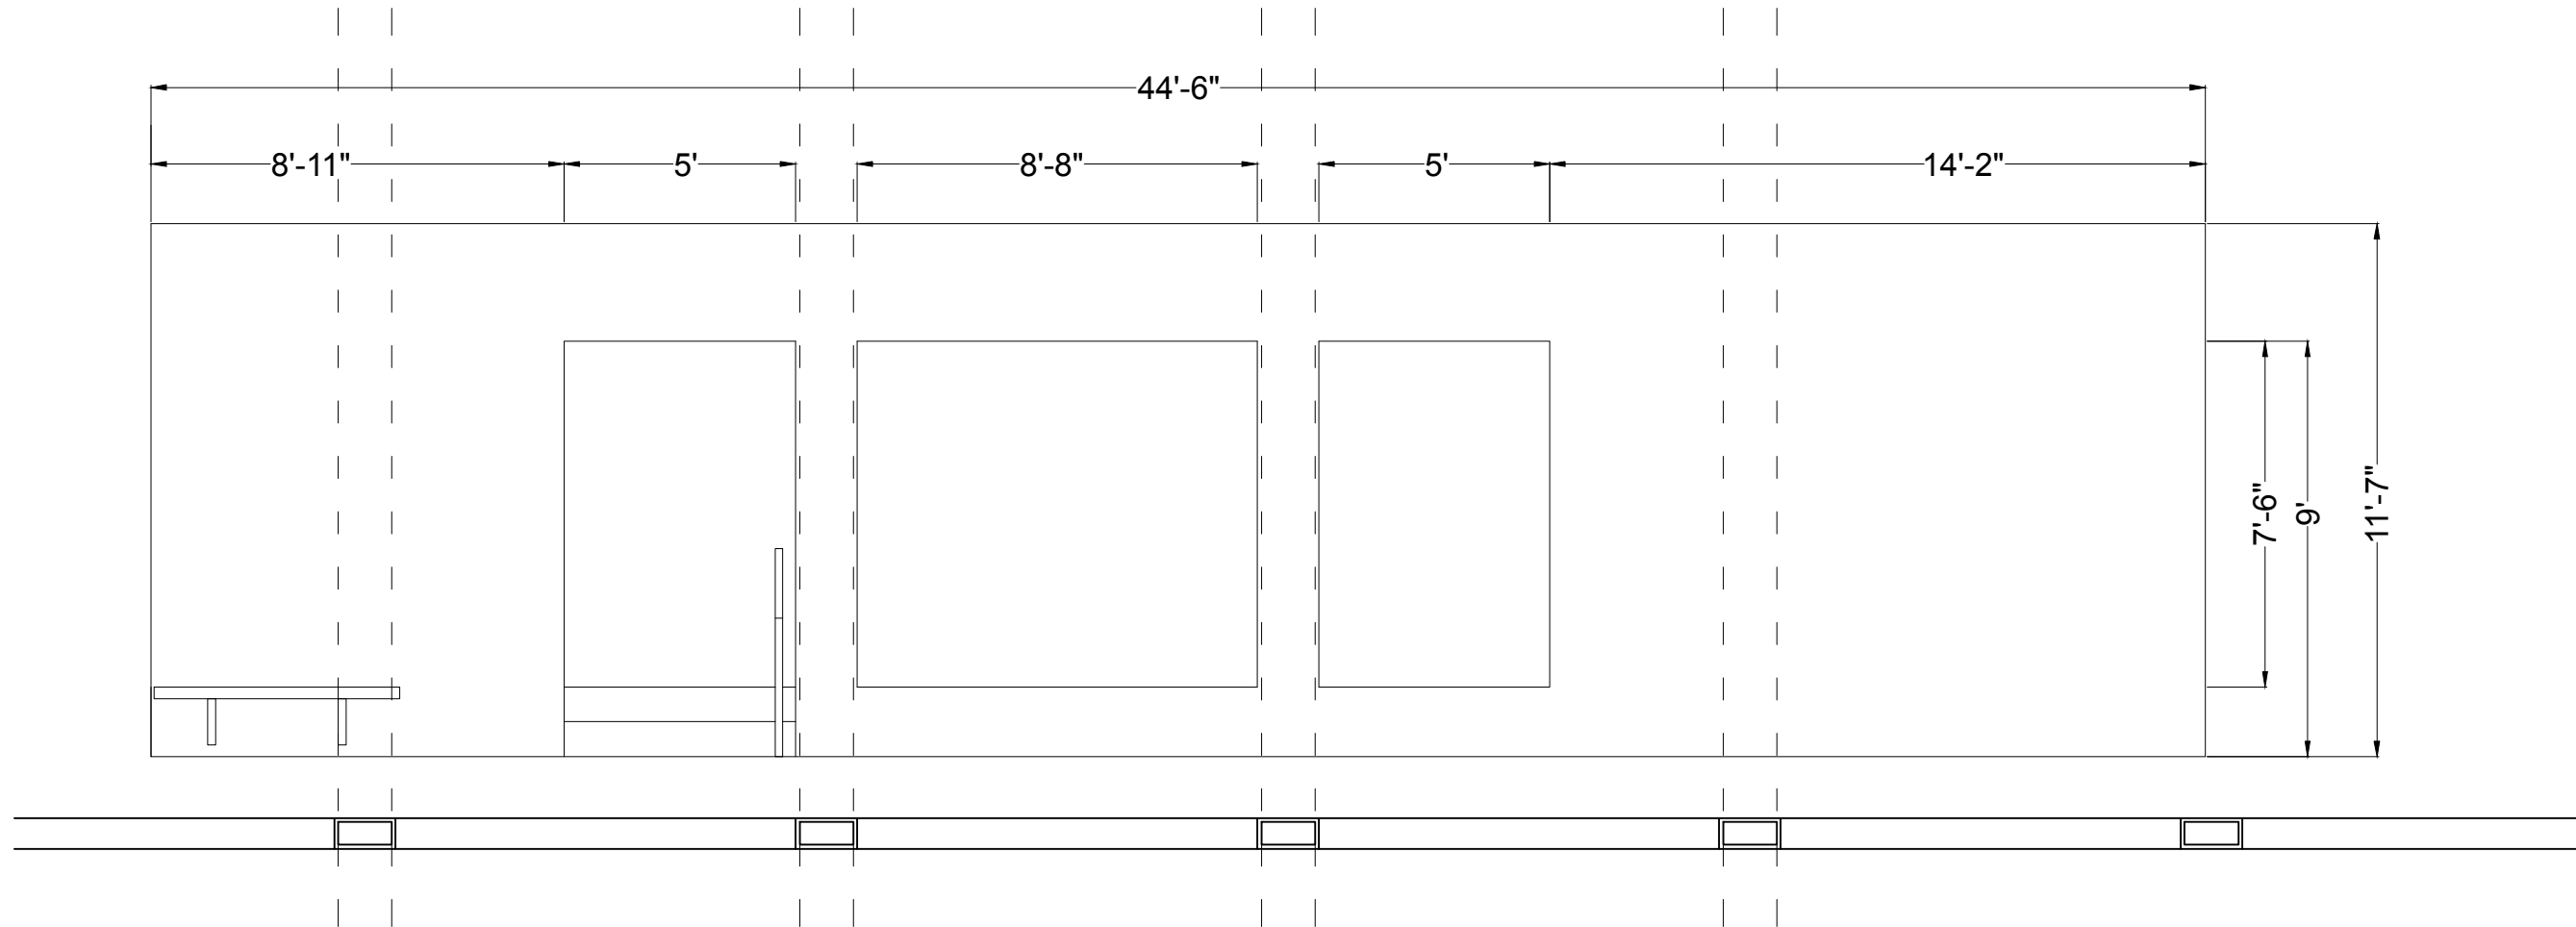

LISA ELLIS DESIGN
1440 S. Milledge Ave, Athens Georgia 30605
706.546.8814

Date: 9/26/19

WIP: 1

Scale: $\frac{1}{4}'' = 1'0''$

Dining
Openings

02