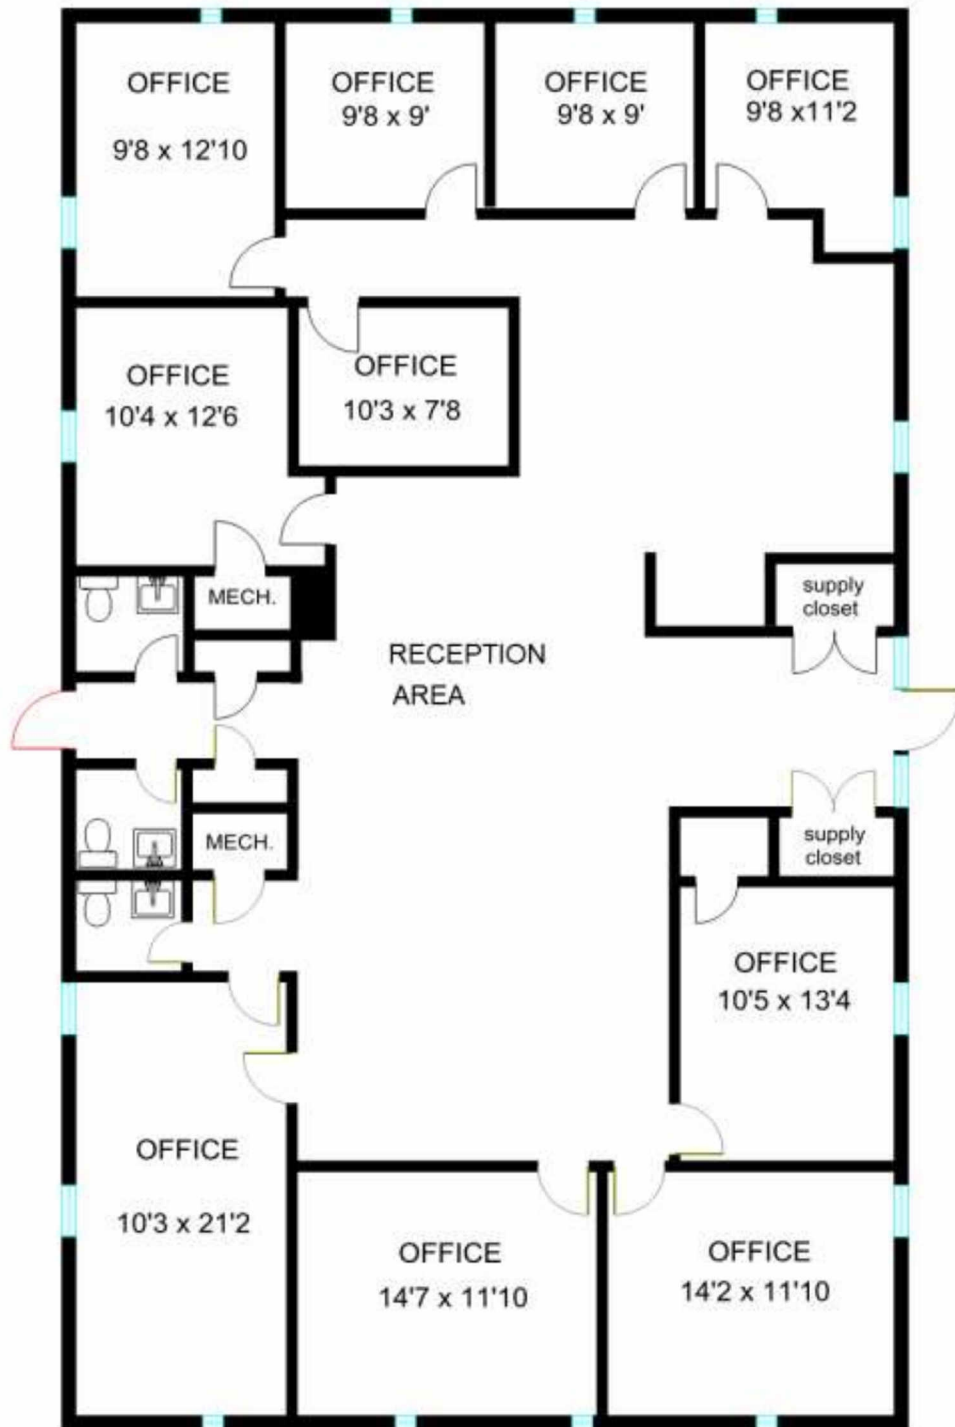

Current Floor Plan

65 EAST NASA
SUITE 200

New Floor Plan (Proposed)